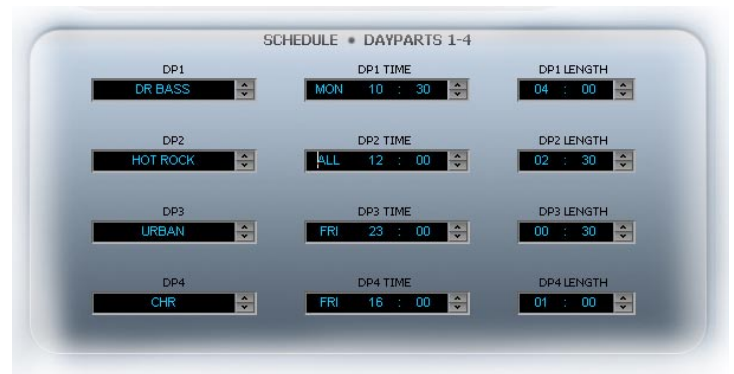

Stereo Encoder

The stereo encoder is highly over-sampled and offers superb stereo performance. A composite clipping function is provided for those who wish to use it.