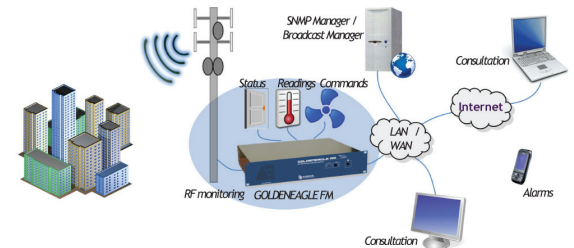

### Advanced Signal Monitoring

- Automatic FM band scanning to detect any variations
- FM Monitoring of up to 40 programs - RF demodulator automatically and sequentially browses all the stations configured in the list.
- Track real-time status of your signal 24/7/365 - receive alerts of potential sources of interference
- 3 FM receivers for simultaneous operations (e.g. real time + monitoring)
- Alarm management and monitoring for all main parameters including RF level, MPX level, Pilot level, Stereo presence, Audio level, RDS presence & RDS data
- Instant notification of any out-of-tolerance condition with SNMP traps and email dispatch

### Real time & Recorded Measurements

- At-a-glance status view provides overview of all monitored stations
- Real-time remote measurement of selected station
- Check conformity of transmission with Spectrum Analyzer display (option)
- RDS streaming to ensure RDS services are correctly managed & signal is error free
- Recorded measurements and logs for export & analysis

All measurements stored for 30 days to enable trend analysis  
Export data in csv format for further analysis

Real-time Audio streaming to your desktop enables remote listening

Download recorded content to PC for listening & analysis

Recorded measurements

Off site monitoring

On site monitoring

Also Available...