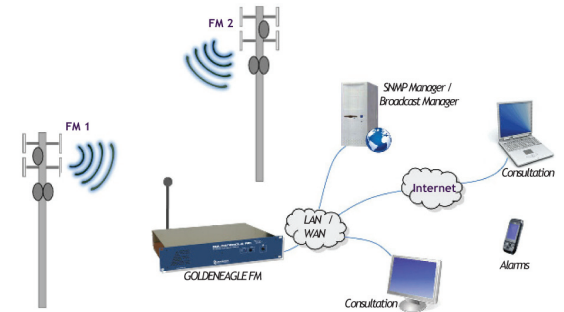

Off site monitoring