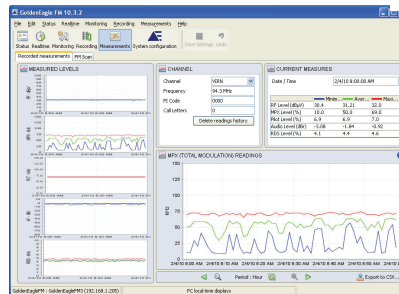

### Advanced Signal Monitoring

- Automatic FM band scanning to detect any variations
- FM Monitoring of up to 40 programs - RF demodulator automatically and sequentially browses all the stations configured in the list.
- Track real-time status of your signal 24/7/365 - receive alerts of potential sources of interference
- 3 FM receivers for simultaneous operations (e.g. real time + monitoring)
- Alarm management and monitoring for all main parameters including RF level, MPX level, Pilot level, Stereo presence, Audio level, RDS presence & RDS data
- Instant notification of any out-of-tolerance condition with SNMP traps and email dispatch

### Real time & Recorded Measurements

- At-a-glance status view provides overview of all monitored stations
- Real-time remote measurement of selected station
- Check conformity of transmission with Spectrum Analyzer display (option)
- RDS streaming to ensure RDS services are correctly managed & signal is error free
- Recorded measurements and logs for export & analysis

All measurements stored for 30 days to enable trend analysis  
Export data in csv format for further analysis

Real-time Audio streaming to your desktop enables remote listening

Download recorded content to PC for listening & analysis

It offers real-time and average RF & RDS measurements as well as audio streaming, band scanning, and an optional I/O slots for remote control.